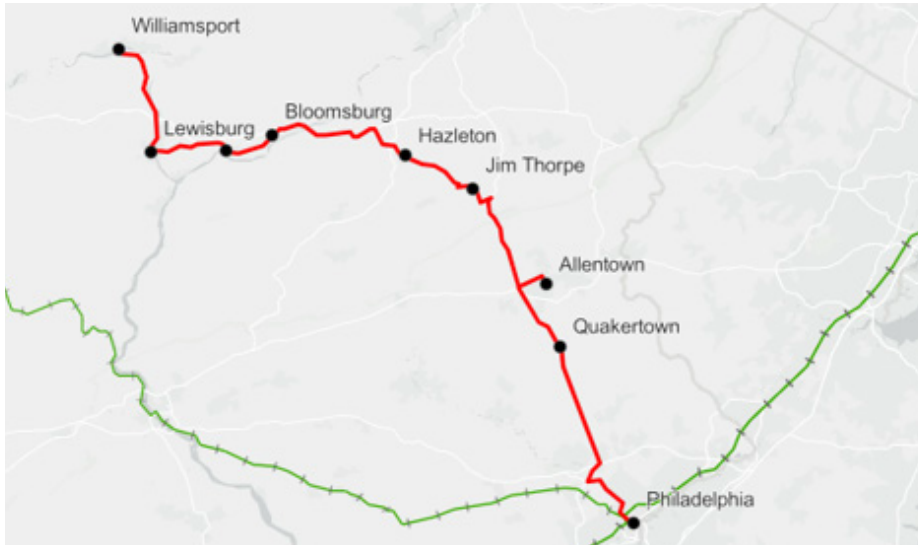

INTERCITY BUS WILLIAMSPORT ↔ PHILADELPHIA