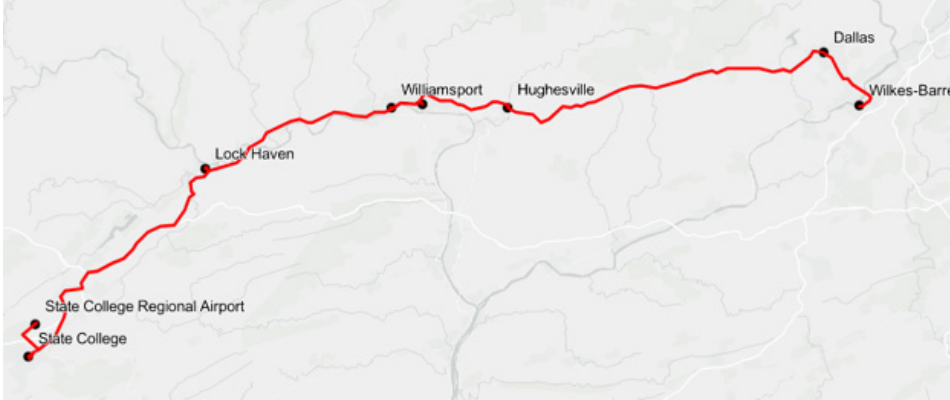

# INTERCITY BUS STATE COLLEGE AIRPORT ↔ WILKES-BARRE

### State College → Wilkes-Barre

STOP	DEPARTURE
State College Airport	9:15 AM
State College Terminal	9:45 AM
Lock Haven	10:40 AM
Williamsport Terminal	11:20 AM
Williamsport Airport	11:30 AM
Hughesville	11:45 AM
Dallas	12:40 PM
Wilkes-Barre	1:10 PM

### Wilkes-Barre → State College

STOP	DEPARTURE
Wilkes-Barre	1:36 PM
Dallas	1:55 PM
Hughesville	2:45 PM
Williamsport Airport	3:00 PM
Williamsport Terminal	3:25 PM
Lock Haven	3:55 PM
State College Terminal	4:55 PM
State College Airport	5:15 PM