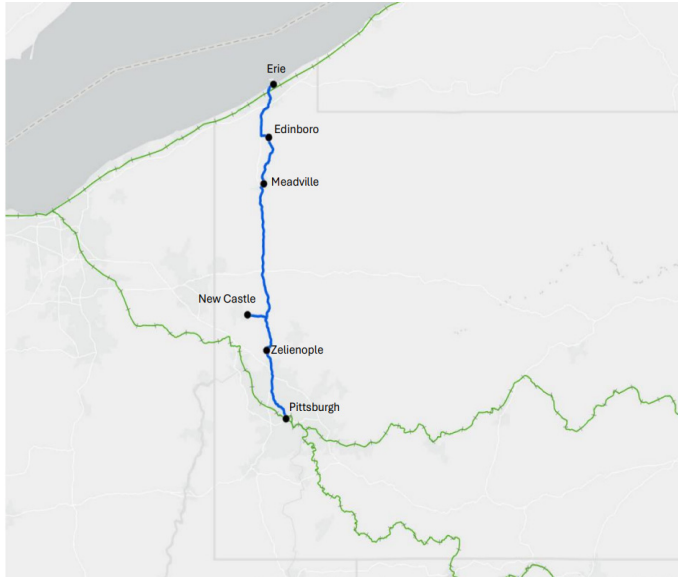

INTERCITY BUS

PITTSBURGH ↔ ERIE