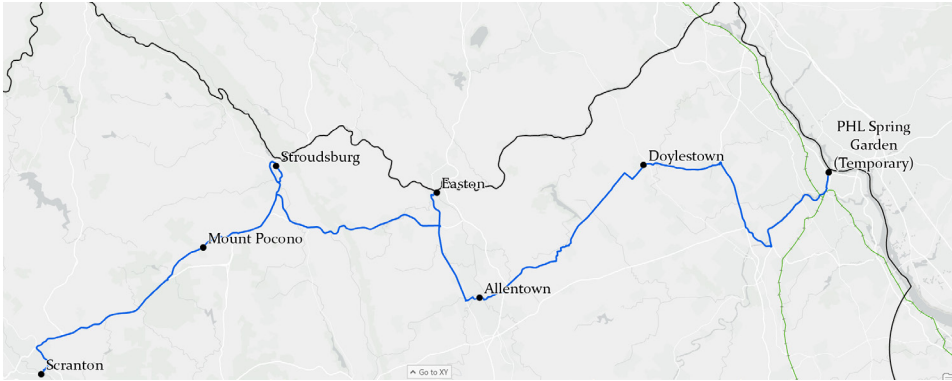

# INTERCITY BUS PHILADELPHIA ↔ SCRANTON

### Philadelphia → Scranton

STOP	DEPARTURE
Philadelphia	11:20 AM
Doylestown	12:40 PM
Allentown	2:00 PM
Easton	2:40 PM
Stroudsburg	3:25 PM
Mount Pocono	3:55 PM
Scranton	4:35 PM

### Scranton → Philadelphia

STOP	DEPARTURE
Scranton	5:25 PM
Mount Pocono	6:05 PM
Stroudsburg	6:40 PM
Easton	7:35 PM
Allentown	8:15 PM
Doylestown	9:15 PM
Philadelphia	10:15 PM

**Learn more about our services and plan your trip at [intercitybus.org](http://intercitybus.org)**