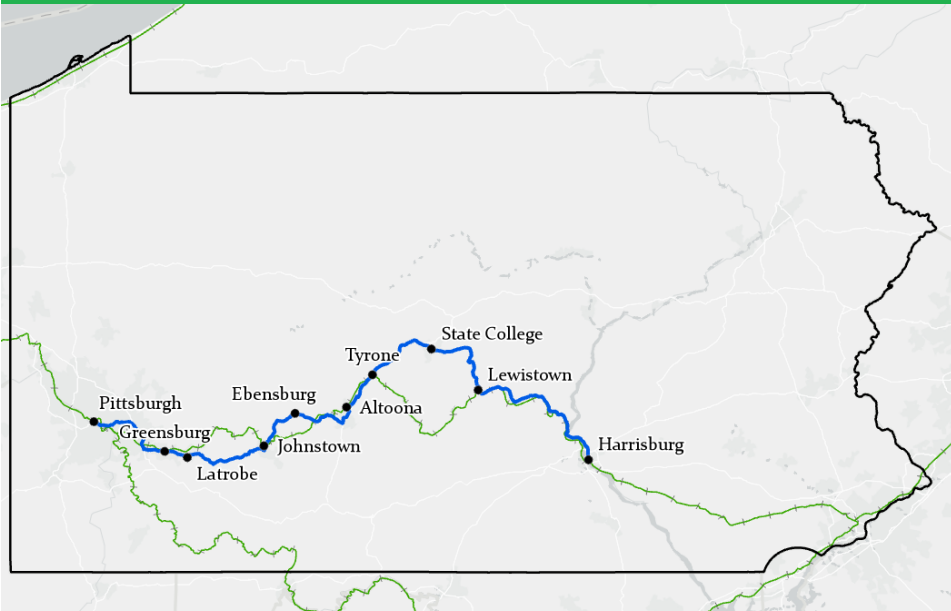

INTERCITY BUS HARRISBURG ↔ PITTSBURGH

Amenities

Coach buses have amenities including Wi-Fi, room for luggage and restrooms.

ADA-Accessible

Buses are ADA-accessible to accommodate any mobility needs.

Buy Tickets

Riders can make ticket purchases online at www.greyhound.com.

MAKE LOCAL, STATEWIDE, AND NATIONAL CONNECTIONS ON INTERCITY BUSES!

Harrisburg → Pittsburgh	
STOP	DEPARTURE
Harrisburg	11:25 AM
Lewistown	12:30 PM
State College	1:25 PM
Tyrone	2:00 PM
Altoona	2:30 PM
Ebensburg	3:10 PM
Johnstown	3:40 PM
Latrobe	4:50 PM
Greensburg	5:15 PM
Pittsburgh	6:10 PM

Pittsburgh → Harrisburg	
STOP	DEPARTURE
Pittsburgh	9:15 AM
Greensburg	10:10 AM
Latrobe	10:30 AM
Johnstown	11:30 AM
Ebensburg	12:05 PM
Altoona	12:40 PM
Tyrone	1:15 PM
State College	2:00 PM
Lewistown	2:45 PM
Harrisburg	3:50 PM

Learn more about our services and plan your trip at intercitybus.org