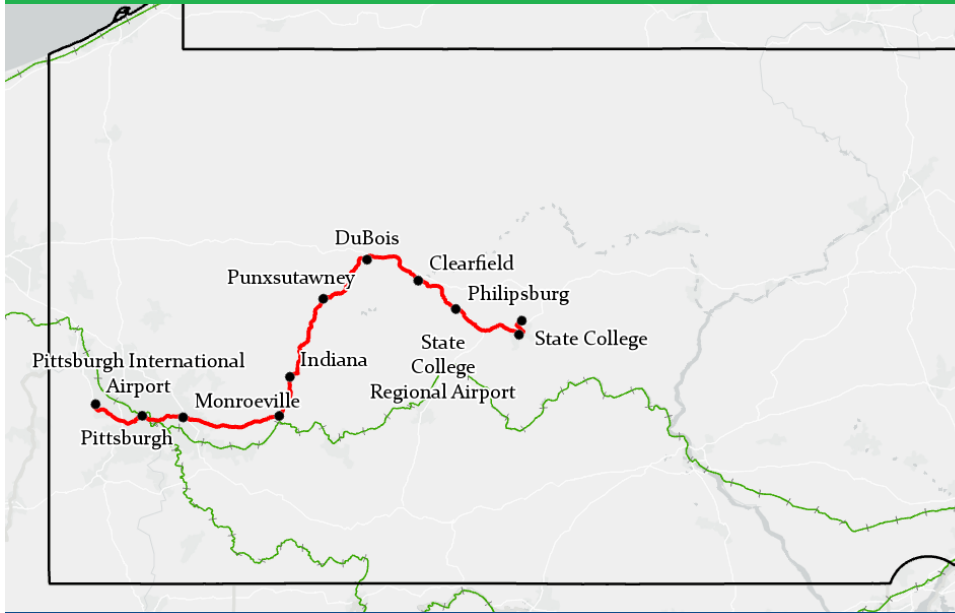

INTERCITY BUS STATE COLLEGE AIRPORT ↔ PITTSBURGH AIRPORT

Amenities

Coach buses have amenities including Wi-Fi, room for luggage and restrooms.

ADA-Accessible

Buses are ADA-accessible to accommodate any mobility needs.

Buy Tickets

Riders can make ticket purchases online at www.fullingtontours.com.

MAKE LOCAL, STATEWIDE, AND NATIONAL CONNECTIONS ON INTERCITY BUSES!

State College → Pittsburgh

STOP	DEPARTURE
State College Airport	5:30 AM
State College Terminal	6:00 AM
Phillipsburg	6:30 AM
Clearfield	7:00 AM
DuBois	8:10 AM
Punxsutawney	8:40 AM
Indiana	9:35 AM
Blairsville	9:50 AM
Monroeville	10:20 AM
Pittsburgh Terminal	11:00 AM
Pittsburgh Airport	11:40 AM

Pittsburgh → State College

STOP	DEPARTURE
Pittsburgh Airport	2:50 PM
Pittsburgh Terminal	3:30 PM
Monroeville	3:55 PM
Blairsville	4:25 PM
Indiana	5:10 PM
Punxsutawney	5:55 PM
DuBois	6:45 PM
Clearfield	7:15 PM
Phillipsburg	7:40 PM
State College Airport	8:10 PM
State College Terminal	8:20 PM

Learn more about our services and plan your trip at intercitybus.org