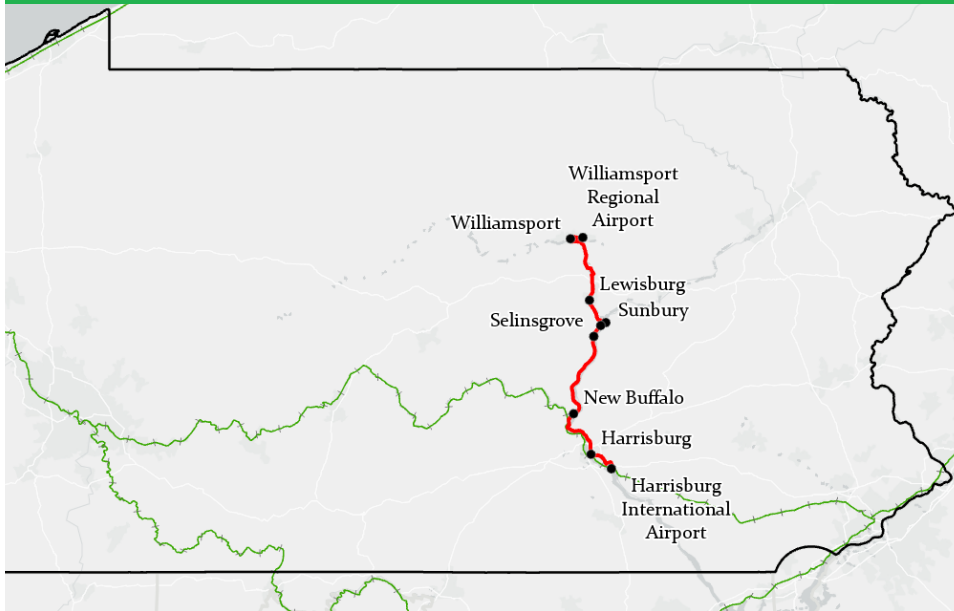

INTERCITY BUS HARRISBURG ↔ WILLIAMSPORT

Amenities

Coach buses have amenities including Wi-Fi, room for luggage and restrooms.

ADA-Accessible

Buses are ADA-accessible to accommodate any mobility needs.

Buy Tickets

Riders can make ticket purchases online at www.fullingtontours.com.

MAKE LOCAL, STATEWIDE, AND NATIONAL CONNECTIONS ON INTERCITY BUSES!

Harrisburg → Williamsport	
STOP	DEPARTURE
Harrisburg Airport	2:50 PM
Harrisburg Terminal	3:15 PM
New Buffalo	3:35 PM
Selinsgrove	4:10 PM
Sunbury	4:30 PM
Lewisburg	4:50 PM
Williamsport	5:20 PM
Williamsport Airport	5:30 PM

Williamsport → Harrisburg	
STOP	DEPARTURE
Williamsport Airport	5:40 AM
Williamsport	6:00 AM
Lewisburg	6:35 AM
Sunbury	7:00 AM
Selinsgrove	7:10 AM
New Buffalo	7:45 AM
Harrisburg Terminal	8:45 AM
Harrisburg Airport	9:05 AM

Learn more about our services and plan your trip at intercitybus.org